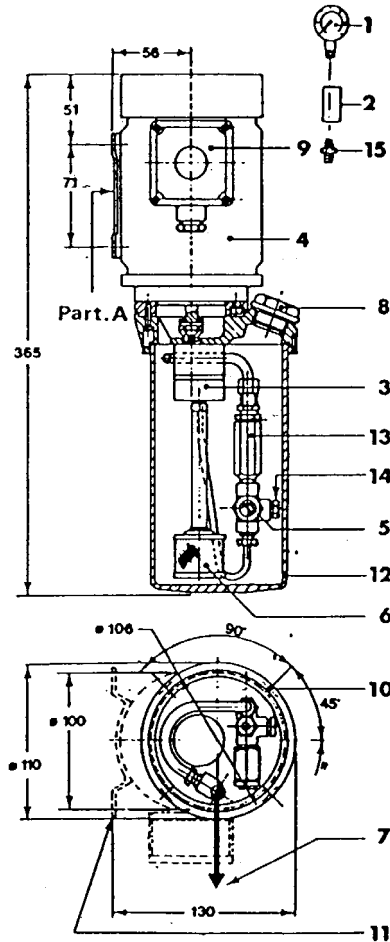

ELECTRICALLY-DRIVEN GEAR PUMPS
DELIVERY RATE:0.5 LT/MIN. AT 1500 RPM
ACCUMO 03 - ACCUMINO 04 - DROMATIC 06

3405009
3405010

Part.N° 3405009 Gear Pump without reservoir
 Part.N° 3405010 Gear Pump with transparent reservoir

- 1 - 20564 Pressure gauge - scale 0 to 100 bar
1/8 BSP con connection - Ø 43 mm
(optional order separately).
- 2 - 6370 One-way junction - lubricant outlet 1/8 BSP
flat seat (optional order separately)
- 3 - 3099130 Gear-Pump, discharge 0,5 lt/min - 1500
revolutions.
- 4 - 3301000 Three-phase motor 220/380 Volts - 50 Hz
0.092 kW - 1500 RPM Mec Series 56.
- 5 - 3294001 Pressure adjusting valve. Normally supplied
set at 50 bar.. Pressure max. 70 bar.
- 6 - 3130052 400 µ steel filter. It should be cleaned at
least once a year. Remove reservoir, wash
filter with benzine or petrol and rinse with
light oil before re assembly.
- 7 - Lubricant outlet 1/8 BSP Thread - Ø 6 tube
seat. Pump is supplied complete with
compression sleeve and connection.
- 8 - 3234111 Lubricant filler plug.
- 9 - Motor feeding terminal box. Normally
connected at 380 volts.
- 10 - Mounting flange dimensions and centers (for
use when unit is ordered without reservoir)
4 Holes M3.
- 12 - 3044104 1 liter, impact-proof transparent reservoir
with plate.
- 13 - 3094055 Delivery and release control valve.
It releases pressure when pump is off.
- 14 - 3096153 Priming valve. It automatically ensures the
priming of the pump, on first loading of
the reservoir.
- 15 - 3076981 Connection 1/8 BSP x 1/8 BSP
(optional, order separately).